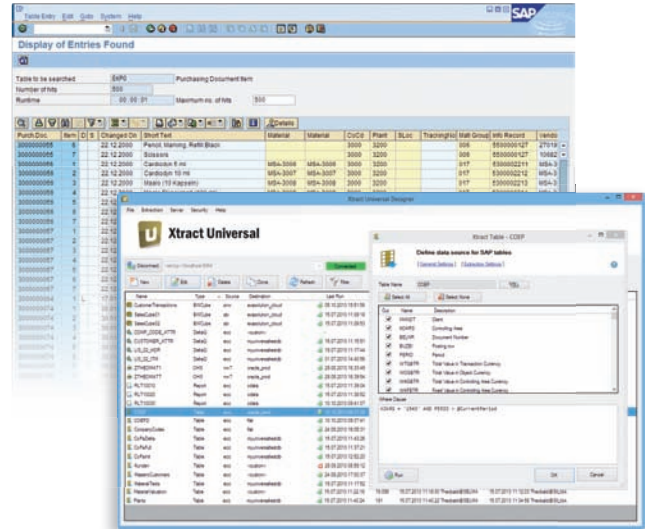

- » Based on SAP certified technology
- » Very fast installation and configuration
- » Fast, simple & user-friendly; programming knowledge not necessary
- » Minimal to zero intrusion in your SAP system
- » Cross-module and module independent
- » Business logic is available
- » Central monitoring and process monitoring for complete control of SAP access
- » Cost savings through optimal integration, no friction losses

Scaling and security: Enterprise-ready

Xtract Universal can meet all IT and advanced user requirements:

- » Central monitoring of all extraction activities and detailed logging
- » Wide variety of extraction types that can be used to extract data from all SAP modules and SAP BW
- » Security and user management with optional active directory linking for handling highly sensitive data
- » Integrated data type safety and traceability, from source to destination

Integration of SAP ERP and BW

The Xtract Universal Component Suite offers nine components to provide all kinds of SAP interface technologies, such as Tables, Queries, BAPIs, ABAP Reports or Hierarchies. Besides that a Delta-Mechanism is also available and forms the top class of the BI components for SAP-Tableau-Integration.