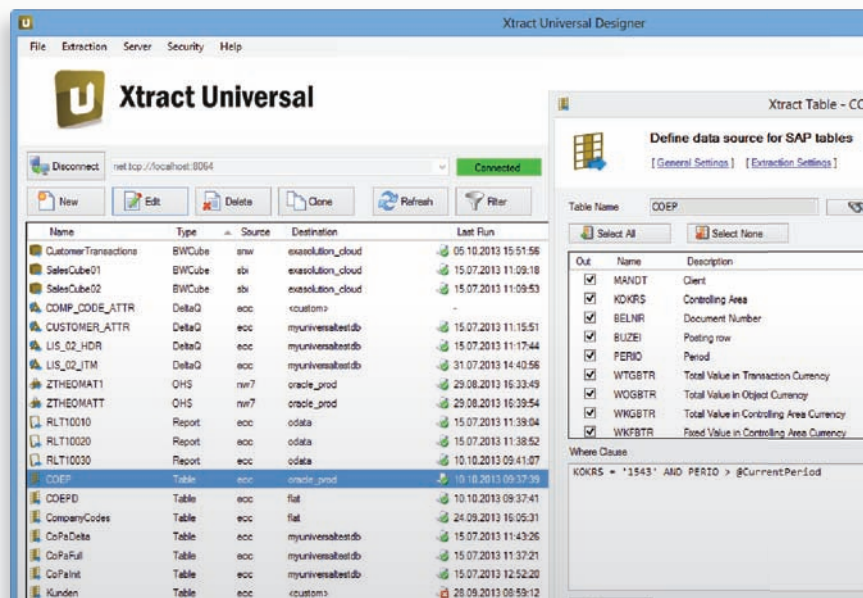

SAP® Certified
Integration with SAP NetWeaver®

Seamless SAP - Tableau Integration

Xtract Universal for Tableau

Integrate SAP data in Tableau - fast, straight-forward and user-friendly. Xtract Universal enables you to bring data streams from SAP to your Tableau environment, and thereby significantly reduce development time, thanks to a high degree of automation.

The result is maximum ROI with minimum risk and cost.

Data stream modeling

Generally speaking, data flows between SAP and Tableau can be modeled in different ways depending on the desired architecture and how it will fit into an existing customer landscape.

- » Fill an arbitrary data warehouse (e.g. Oracle, SQL Server, etc.) using the concept of Instant Data Warehousing, and subsequently accessing the data with Tableau.
- » Directly stream data between SAP and Tableau which does not require any intermediate storage. The data is transported through the standard OData protocol.
- » Create so-called TDE data files, a format developed by Tableau that contains highly compressed data which can be directly consumed by the Tableau engine.

Integration of SAP ERP and BW

The Xtract Universal Component Suite offers nine components to provide all kinds of SAP interface technologies, such as Tables, Queries, BAPIs, ABAP Reports or Hierarchies. Besides that a Delta-Mechanism is also available and forms the top class of the BI components for SAP-Tableau-Integration.