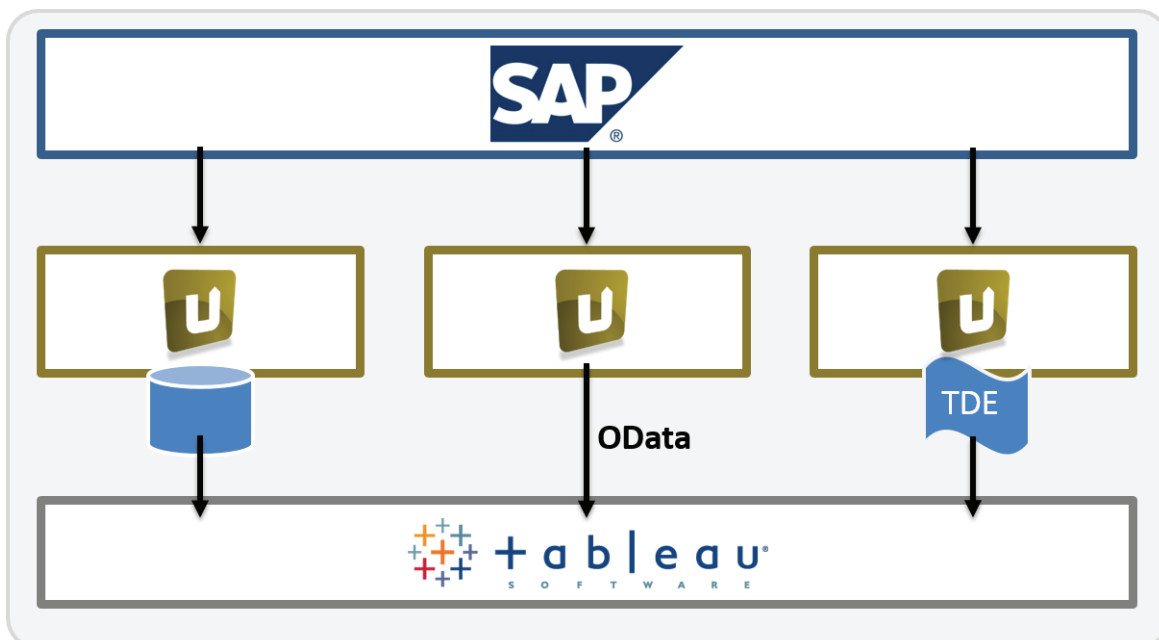

SAP® Certified
Integration with SAP NetWeaver®

Seamless SAP - Tableau Integration

Xtract Universal for Tableau

Integrate SAP data in Tableau - fast, straight-forward and user-friendly. Xtract Universal enables you to bring data streams from SAP to your Tableau environment, and thereby significantly reduce development time, thanks to a high degree of automation.

The result is maximum ROI with minimum risk and cost.

Data stream modeling

Generally speaking, data flows between SAP and Tableau can be modeled in different ways depending on the desired architecture and how it will fit into an existing customer landscape.

- » Fill an arbitrary data warehouse (e.g. Oracle, SQL Server, etc.) using the concept of Instant Data Warehousing, and subsequently accessing the data with Tableau.
- » Directly stream data between SAP and Tableau which does not require any intermediate storage. The data is transported through the standard OData protocol.
- » Create so-called TDE data files, a format developed by Tableau that contains highly compressed data which can be directly consumed by the Tableau engine.

Integration of SAP ERP and BW

The Xtract Universal Component Suite offers nine components to provide all kinds of SAP interface technologies, such as Tables, Queries, BAPIs, ABAP Reports or Hierarchies. Besides that a Delta-Mechanism is also available and forms the top class of the BI components for SAP-Tableau-Integration.